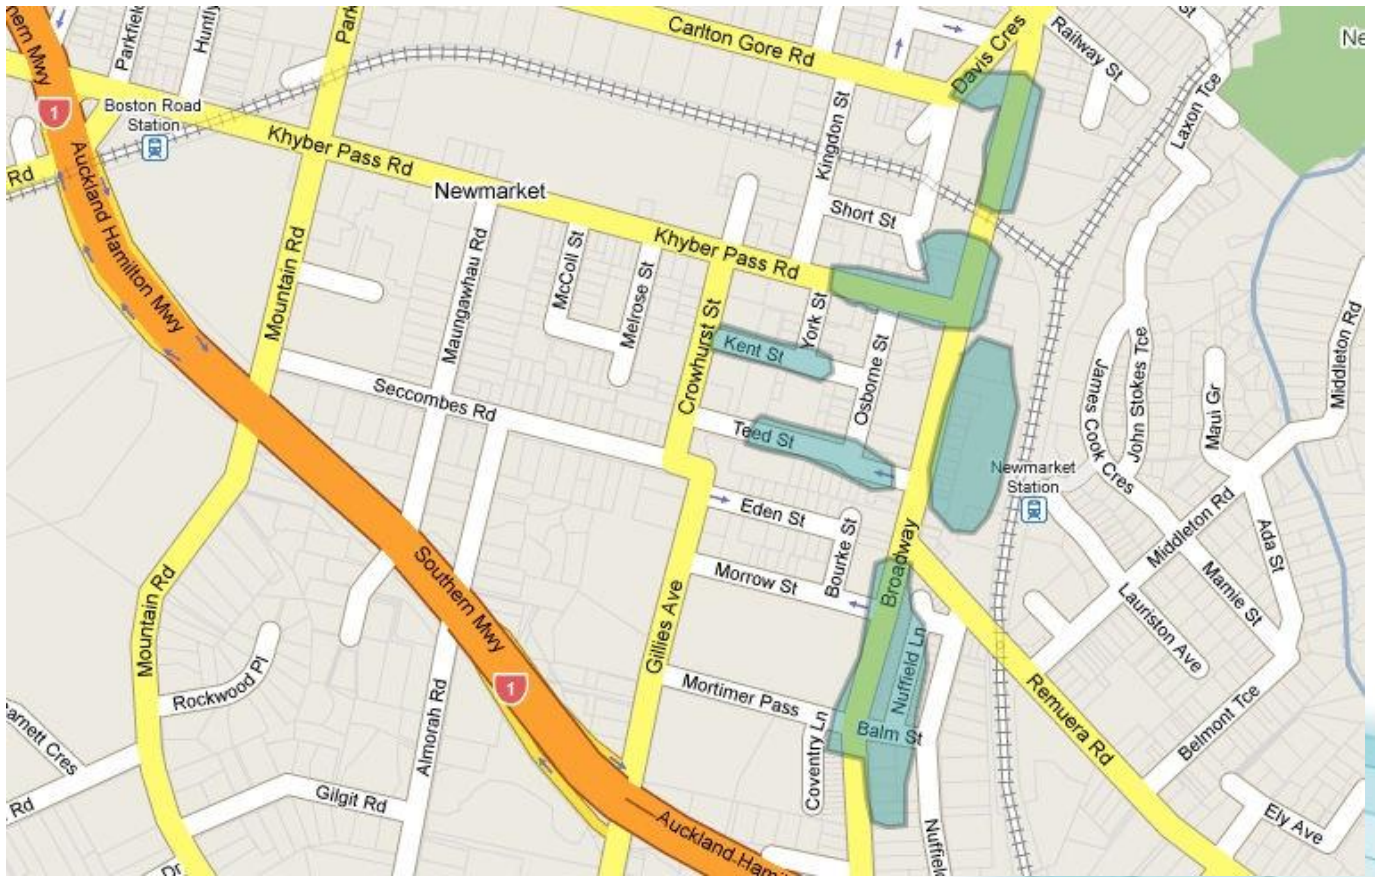

KORDIA METRO WI-FI Indicative Coverage Map

NEWMARKET, AUCKLAND