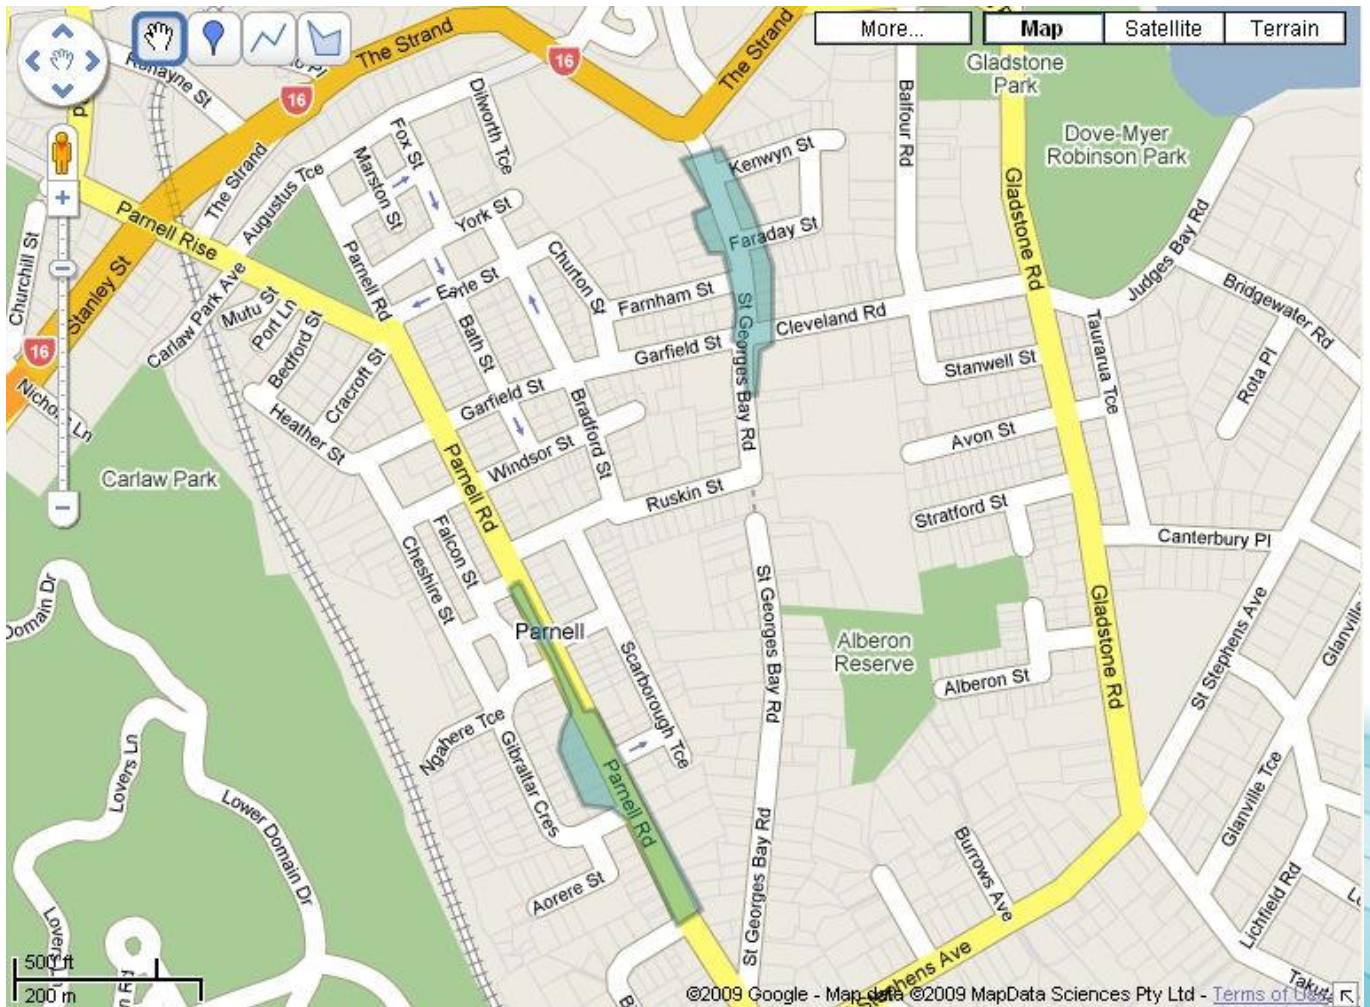

KORDIA METRO WI-FI Indicative Coverage Map

PARNELL